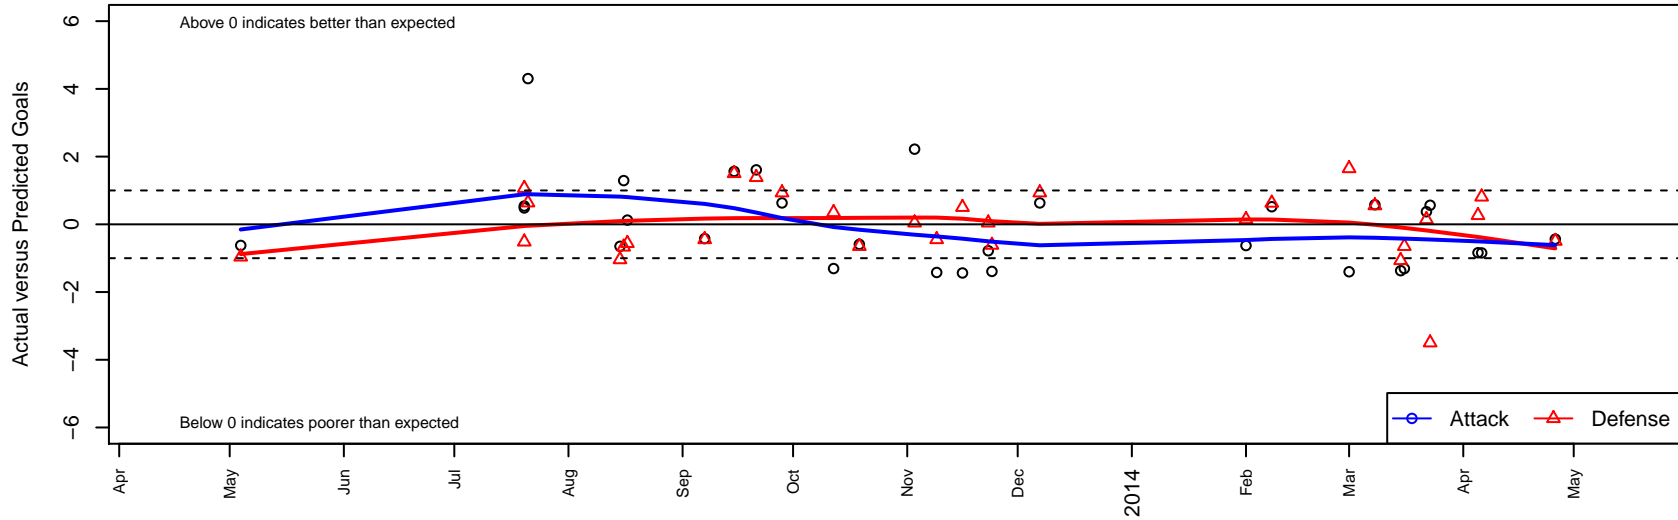

MVP Rapids White B99

Maple Valley SA
 Maple Valley, WA
 B99 total strength=898
 attack=1.43 defense=1.38
 fall league = PSPL Copa U14, Spr PSPL Copa
 alt names used:
 MVP Rapids White B99
 MVP Rapids 99 White
 MVP Rapids White
 MAPLE VALLEY PREMIER MVP RAPIDS 99 V
 Maple Valley Rapids 99 White

Venues played:
 WA Cup Bronze U13
 KITG BU14 Green
 Bigfoot Silver U14
 PSPL Copa U14
 Spr PSPL Copa U14
 WA Cup BU14 Bronze U14

MVP Rapids White B99
 Dots are actual minus expected GF (blue circles) and GA (red triangles).
 Blue line is smoothed change in attack strength. Red is smoothed change in defense strength.